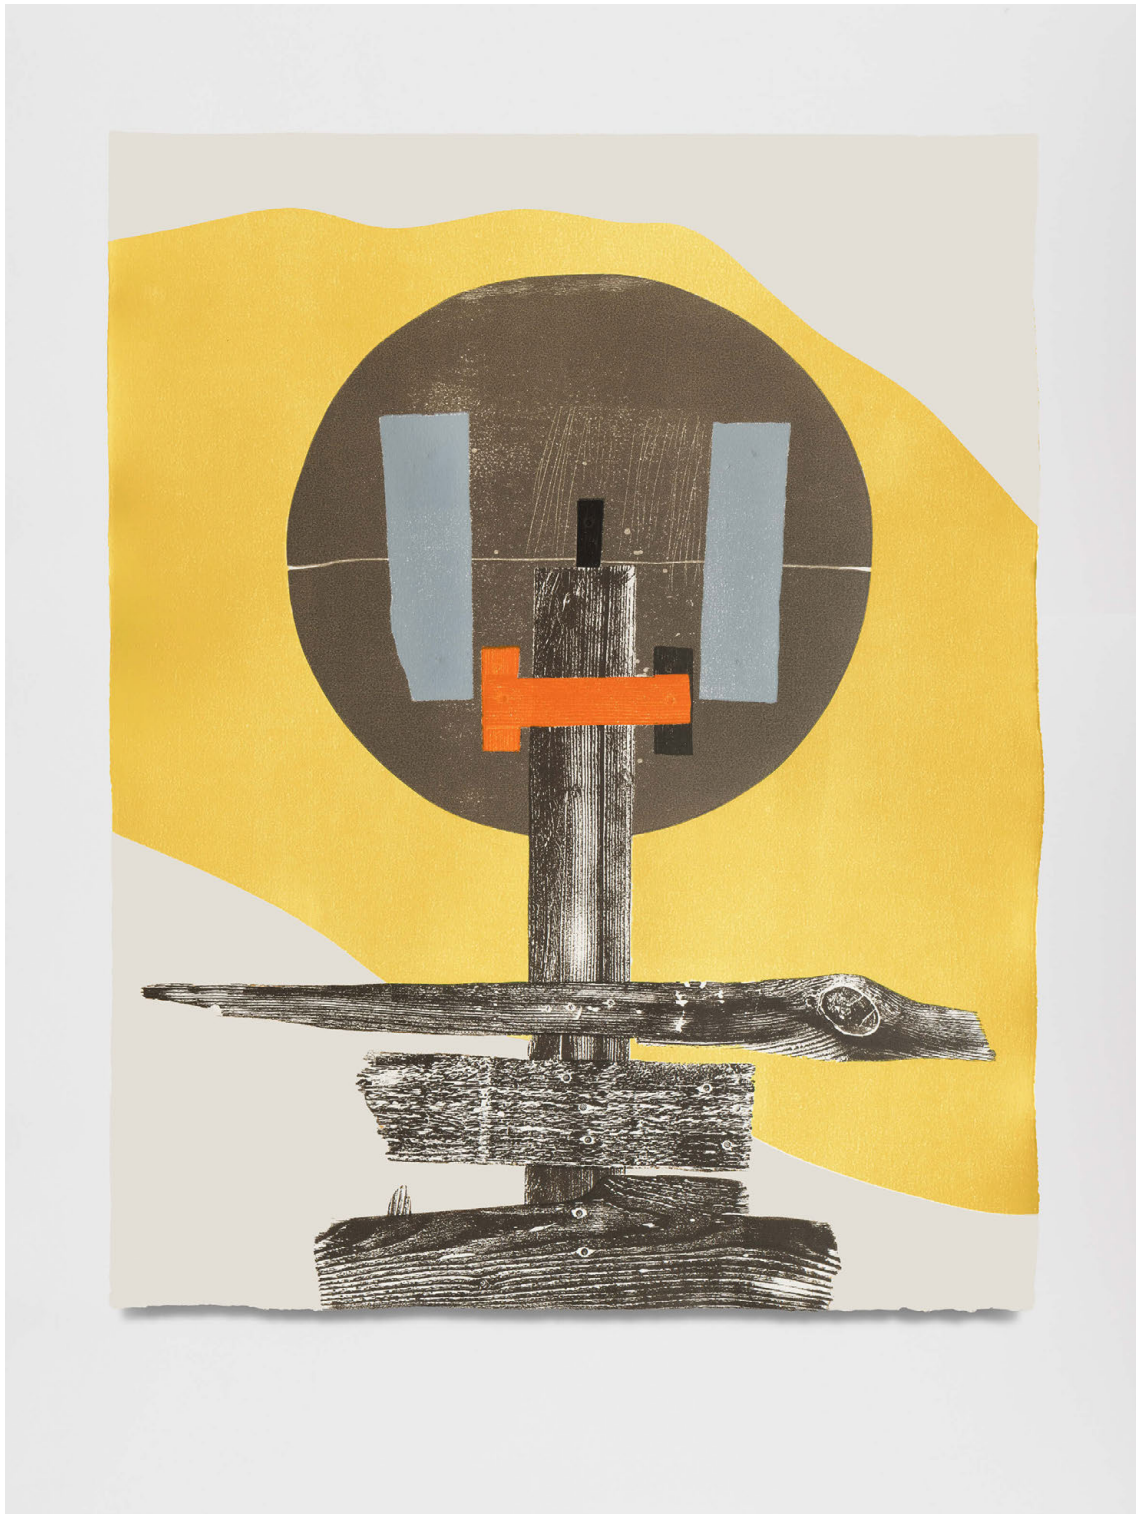

Published by museum in progress on the occasion of the Safety Curtain 2025/26

Subscription price: € 3000 (excl. VAT)

El Anatsui

XOHANAMI – Head (Variation 6), 2026

Woodcut on Hahnemühle, 300g/m²

100 x 78.5 cm (39.4 x 30.9 in)