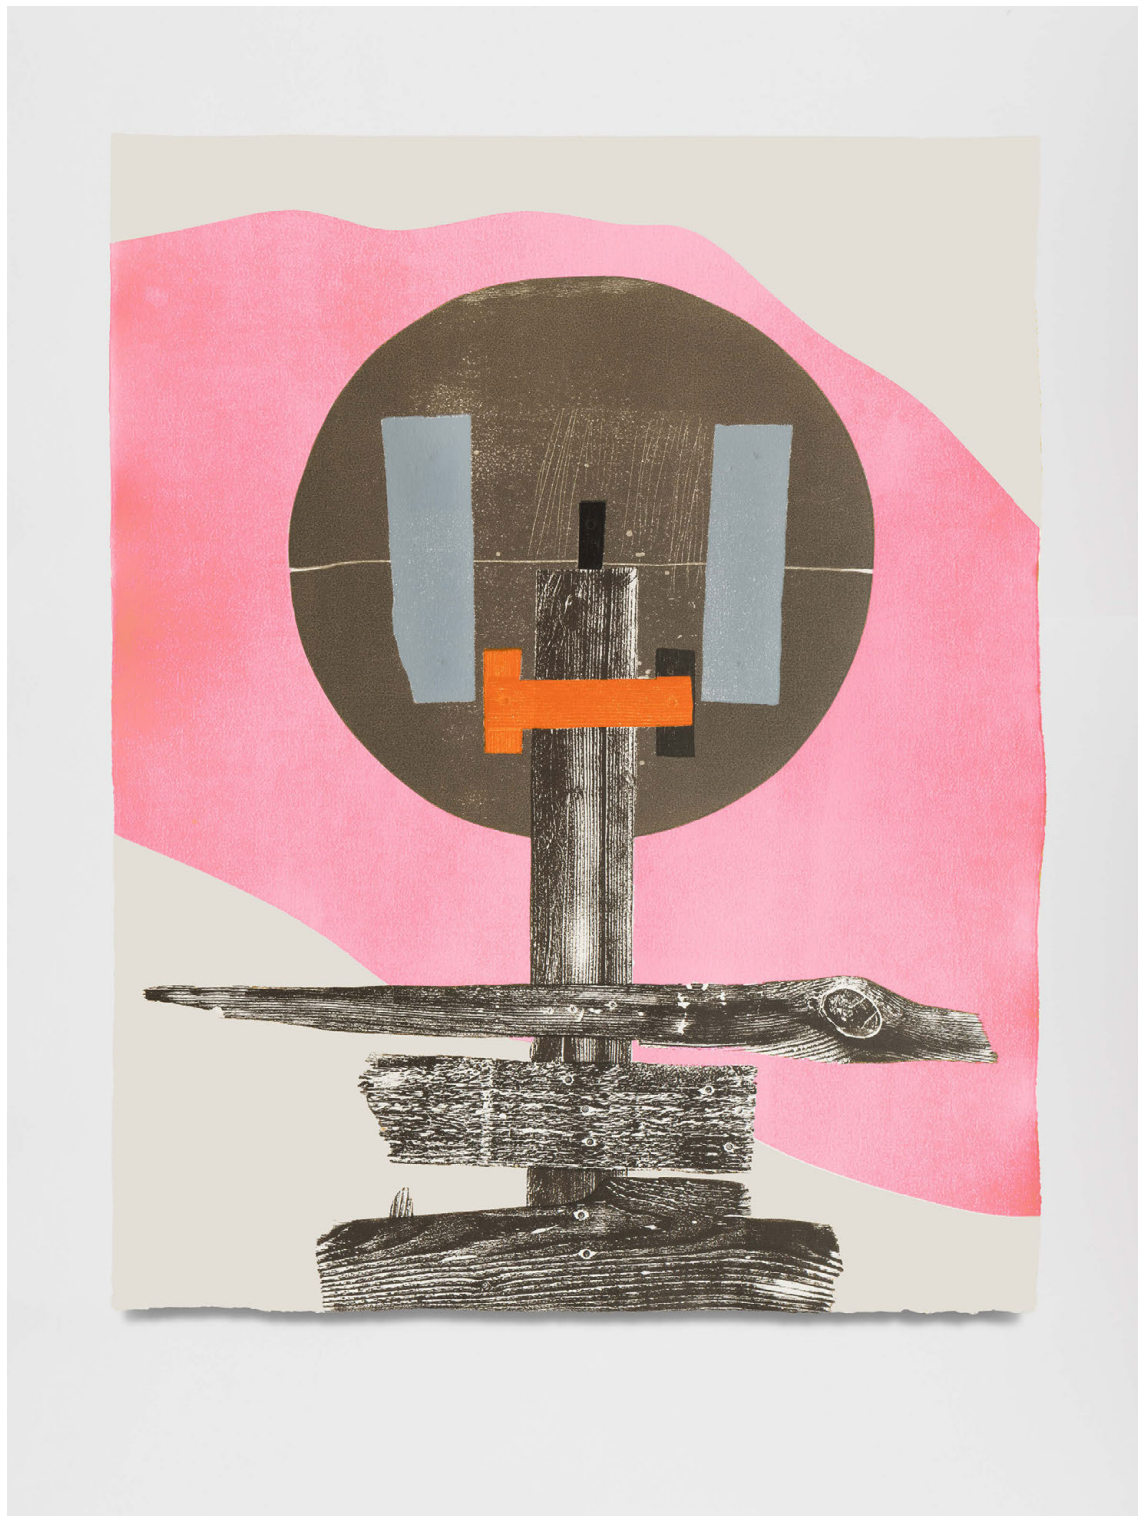

El Anatsui

XOHANAMI – Head (Variation 4), 2026

Woodcut on Hahnemühle, 300g/m²

100 x 78.5 cm (39.4 x 30.9 in)

Signed edition of 60, 12 variations

Printed by Chavanne & Pechmann, Apetlon

Published by museum in progress on the occasion of the Safety Curtain 2025/26

Subscription price: € 3000 (excl. VAT)