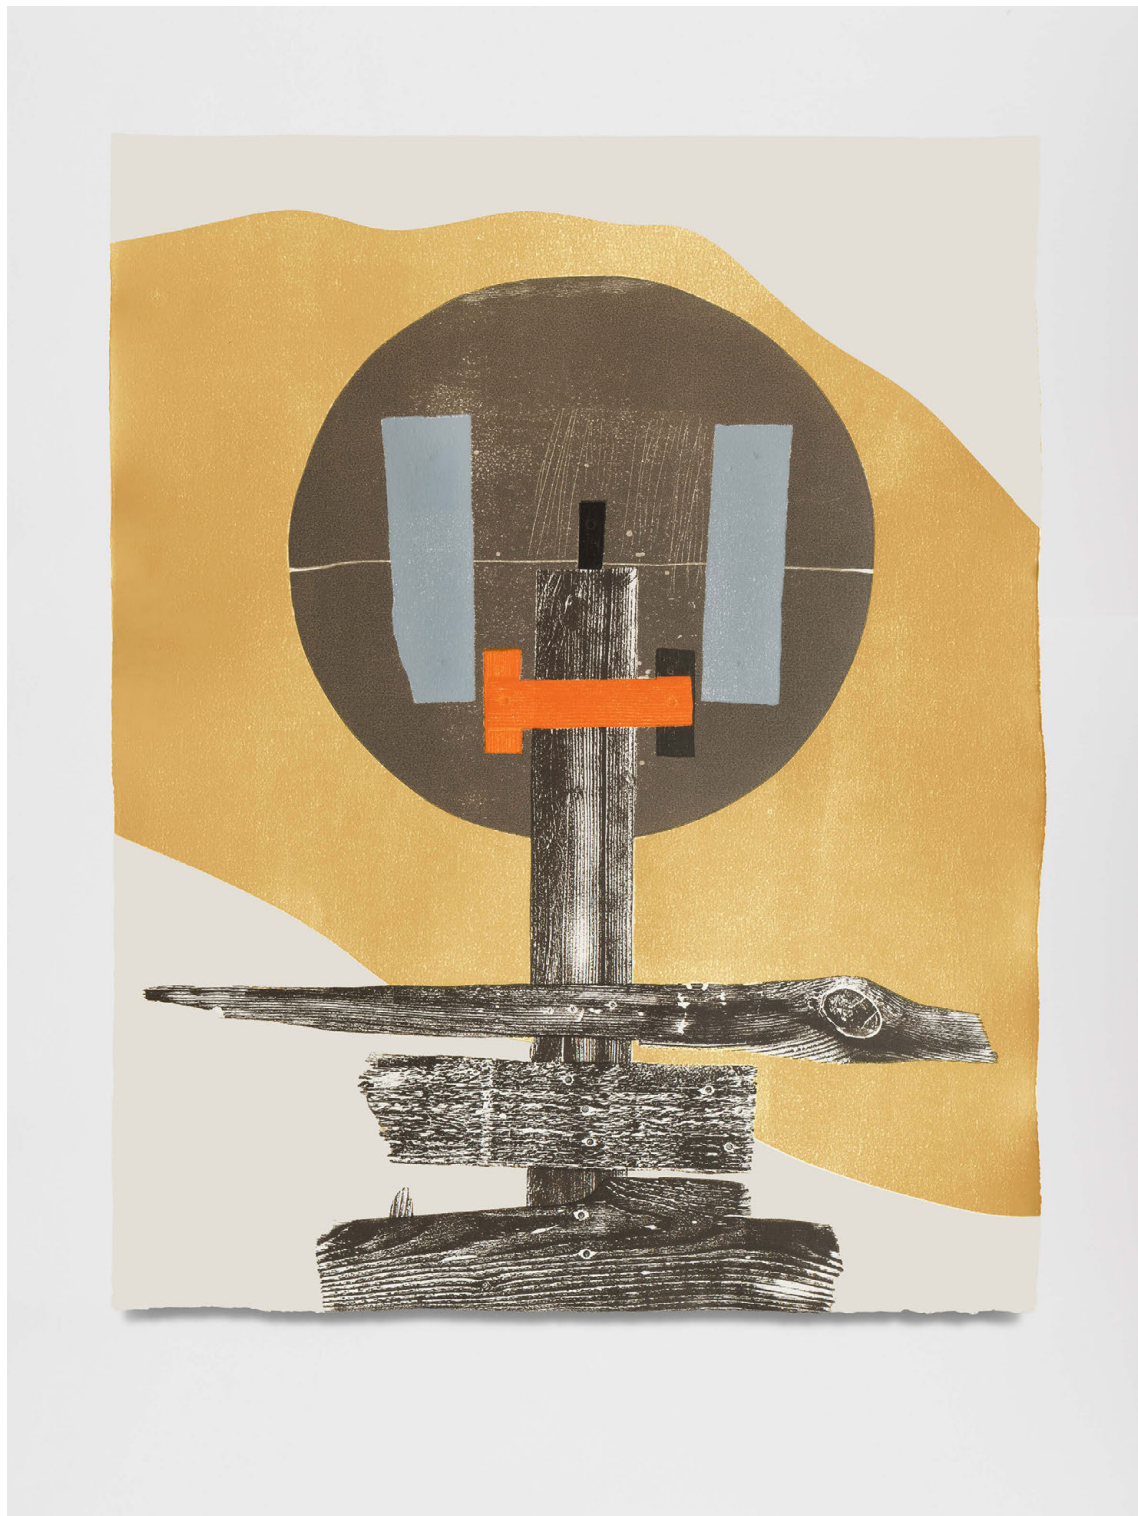

El Anatsui

XOHANAMI – Head (Variation 5), 2026

Woodcut on Hahnemühle, 300g/m²

100 x 78.5 cm (39.4 x 30.9 in)

Signed edition of 60, 12 variations

Printed by Chavanne & Pechmann, Apetlon

Published by museum in progress on the occasion of the Safety Curtain 2025/26

Subscription price: € 3000 (excl. VAT)