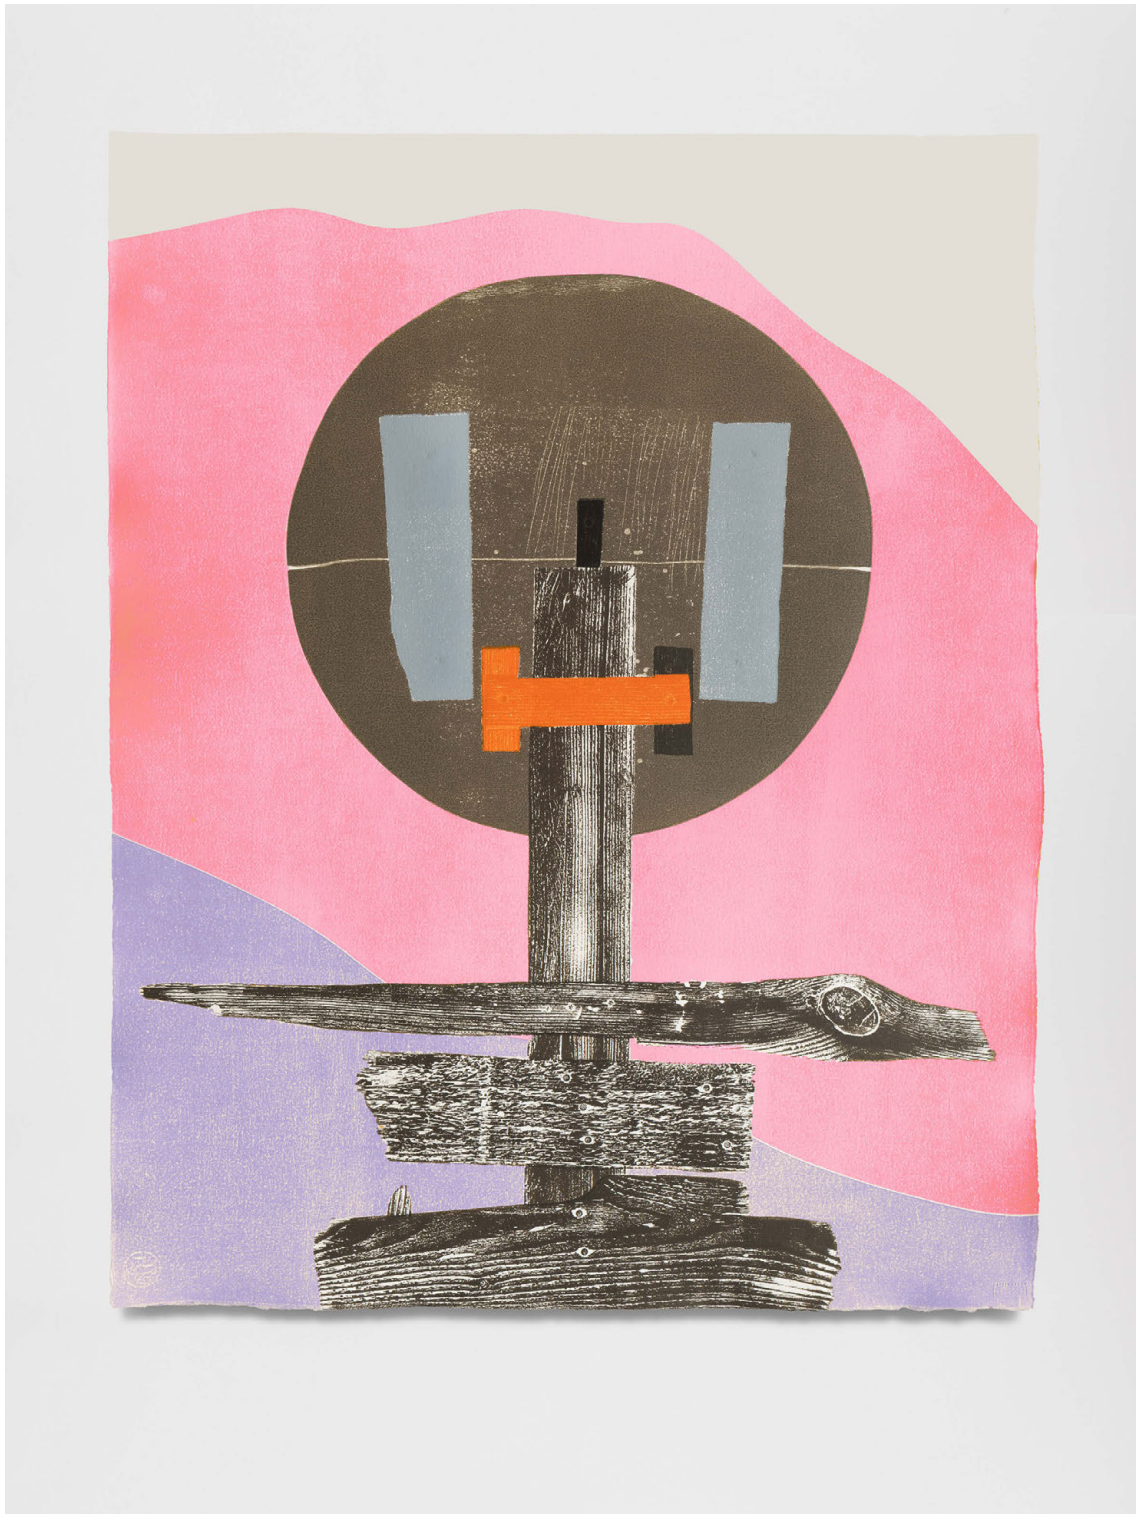

El Anatsui

XOHANAMI – Head (Variation 9), 2026

Woodcut on Hahnemühle, 300g/m²

100 x 78.5 cm (39.4 x 30.9 in)

Signed edition of 60, 12 variations

Printed by Chavanne & Pechmann, Apetlon

Published by museum in progress on the occasion of the Safety Curtain 2025/26

Subscription price: € 3000 (excl. VAT)