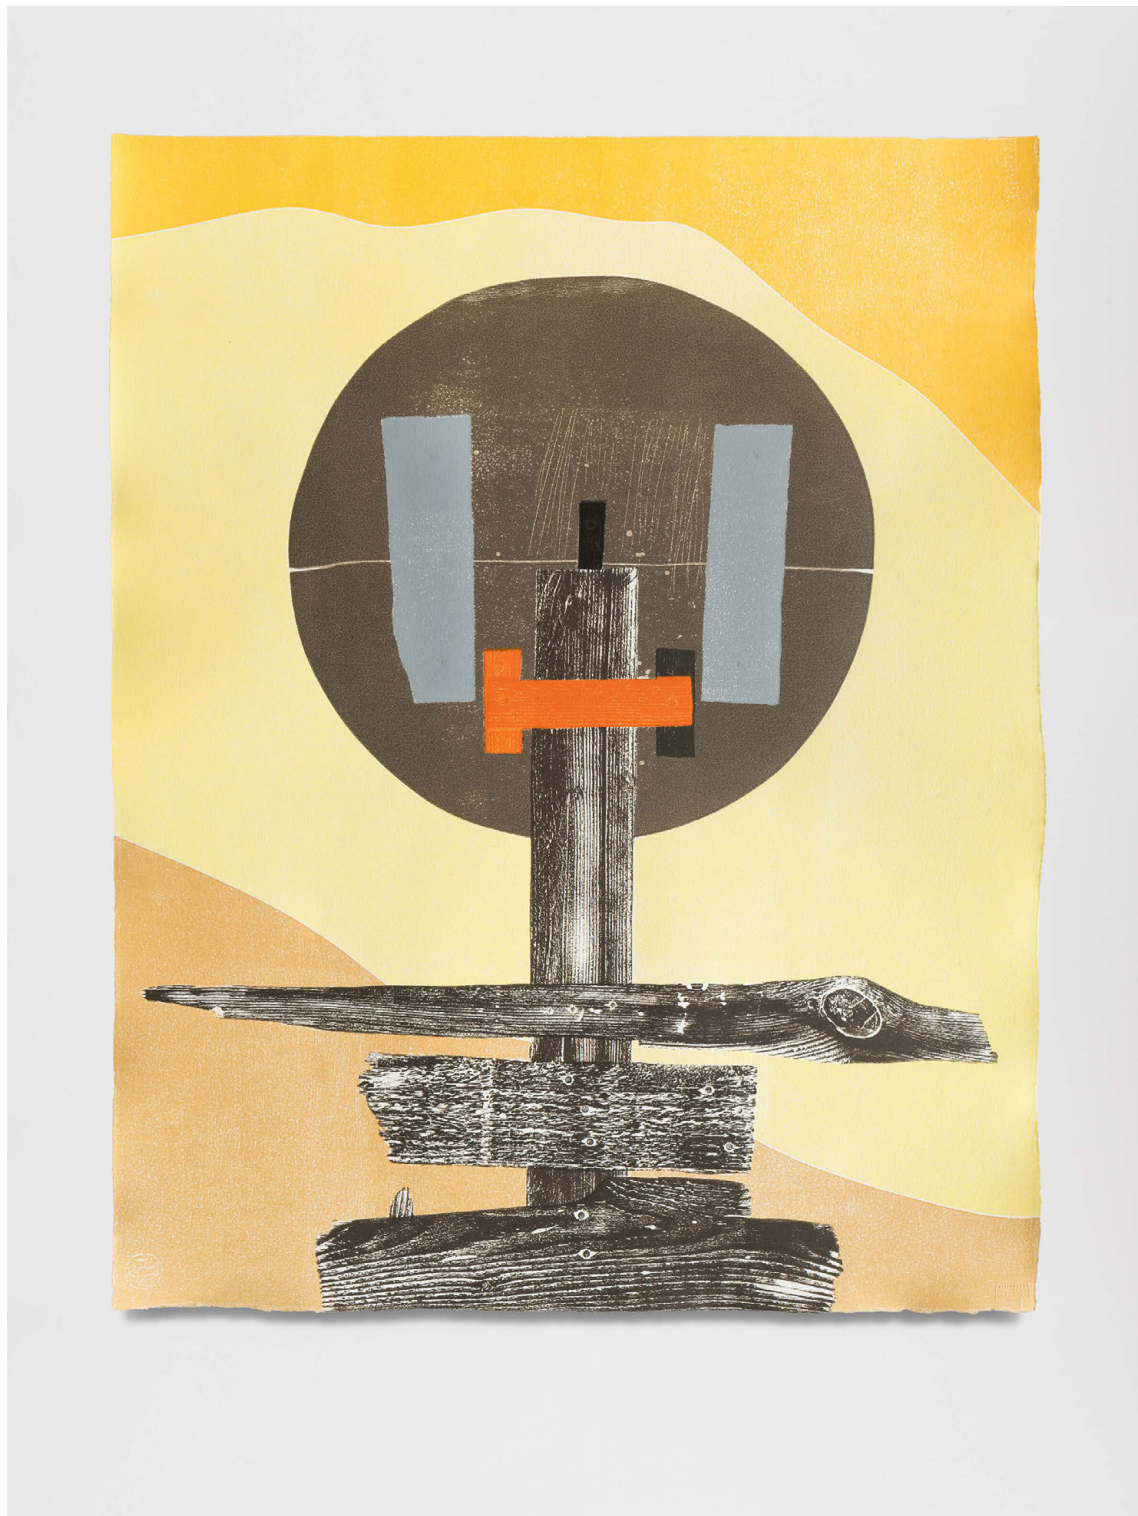

El Anatsui

XOHANAMI – Head (Variation 12), 2026

Woodcut on Hahnemühle, 300g/m²

100 x 78.5 cm (39.4 x 30.9 in)

Signed edition of 60, 12 variations

Printed by Chavanne & Pechmann, Apetlon

Published by museum in progress on the occasion of the Safety Curtain 2025/26

Subscription price: € 3000 (excl. VAT)