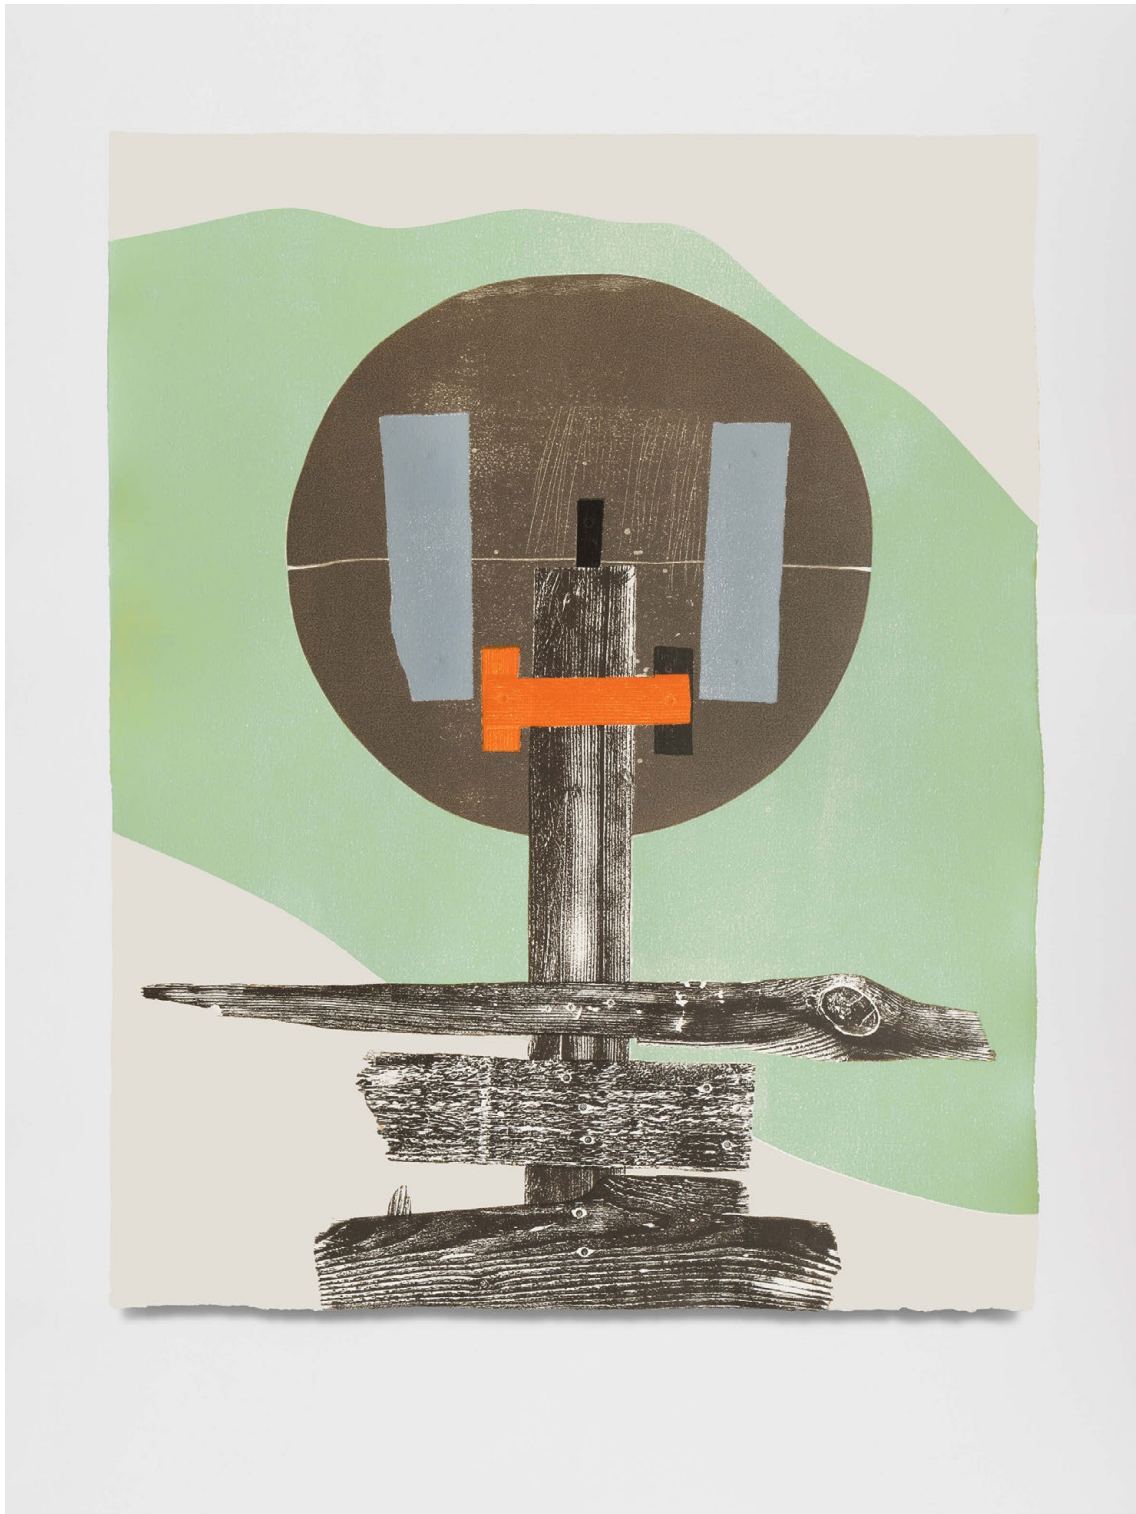

El Anatsui

XOHANAMI – Head (Variation 1), 2026

Woodcut on Hahnemühle, 300g/m²

100 x 78.5 cm (39.4 x 30.9 in)

Signed edition of 60, 12 variations

Printed by Chavanne & Pechmann, Apetlon

Published by museum in progress on the occasion of the Safety Curtain 2025/26

Subscription price: € 3000 (excl. VAT)

El Anatsui

XOHANAMI – Head (Variation 2), 2026

Woodcut on Hahnemühle, 300g/m²

100 x 78.5 cm (39.4 x 30.9 in)

Signed edition of 60, 12 variations

Printed by Chavanne & Pechmann, Apetlon

Published by museum in progress on the occasion of the Safety Curtain 2025/26

Subscription price: € 3000 (excl. VAT)

El Anatsui

XOHANAMI – Head (Variation 3), 2026

Woodcut on Hahnemühle, 300g/m²

100 x 78.5 cm (39.4 x 30.9 in)