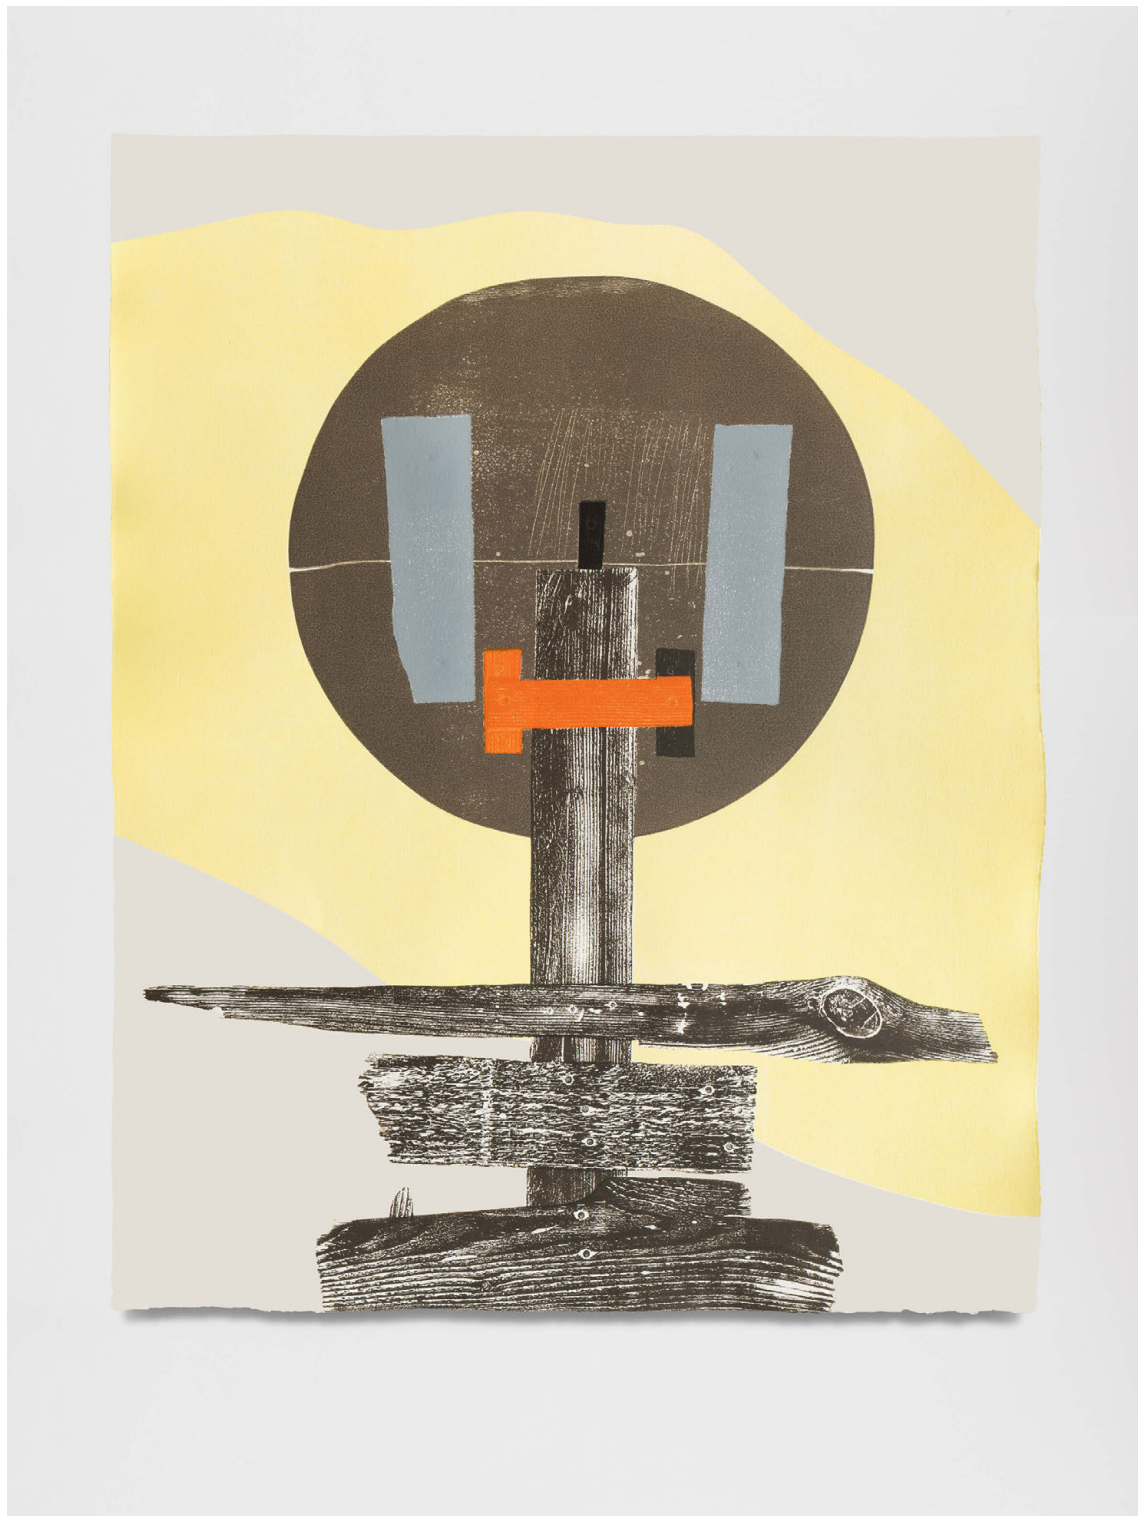

El Anatsui

XOHANAMI – Head (Variation 7), 2026

Woodcut on Hahnemühle, 300g/m²

100 x 78.5 cm (39.4 x 30.9 in)

Signed edition of 60, 12 variations

Printed by Chavanne & Pechmann, Apetlon

Published by museum in progress on the occasion of the Safety Curtain 2025/26

Subscription price: € 3000 (excl. VAT)