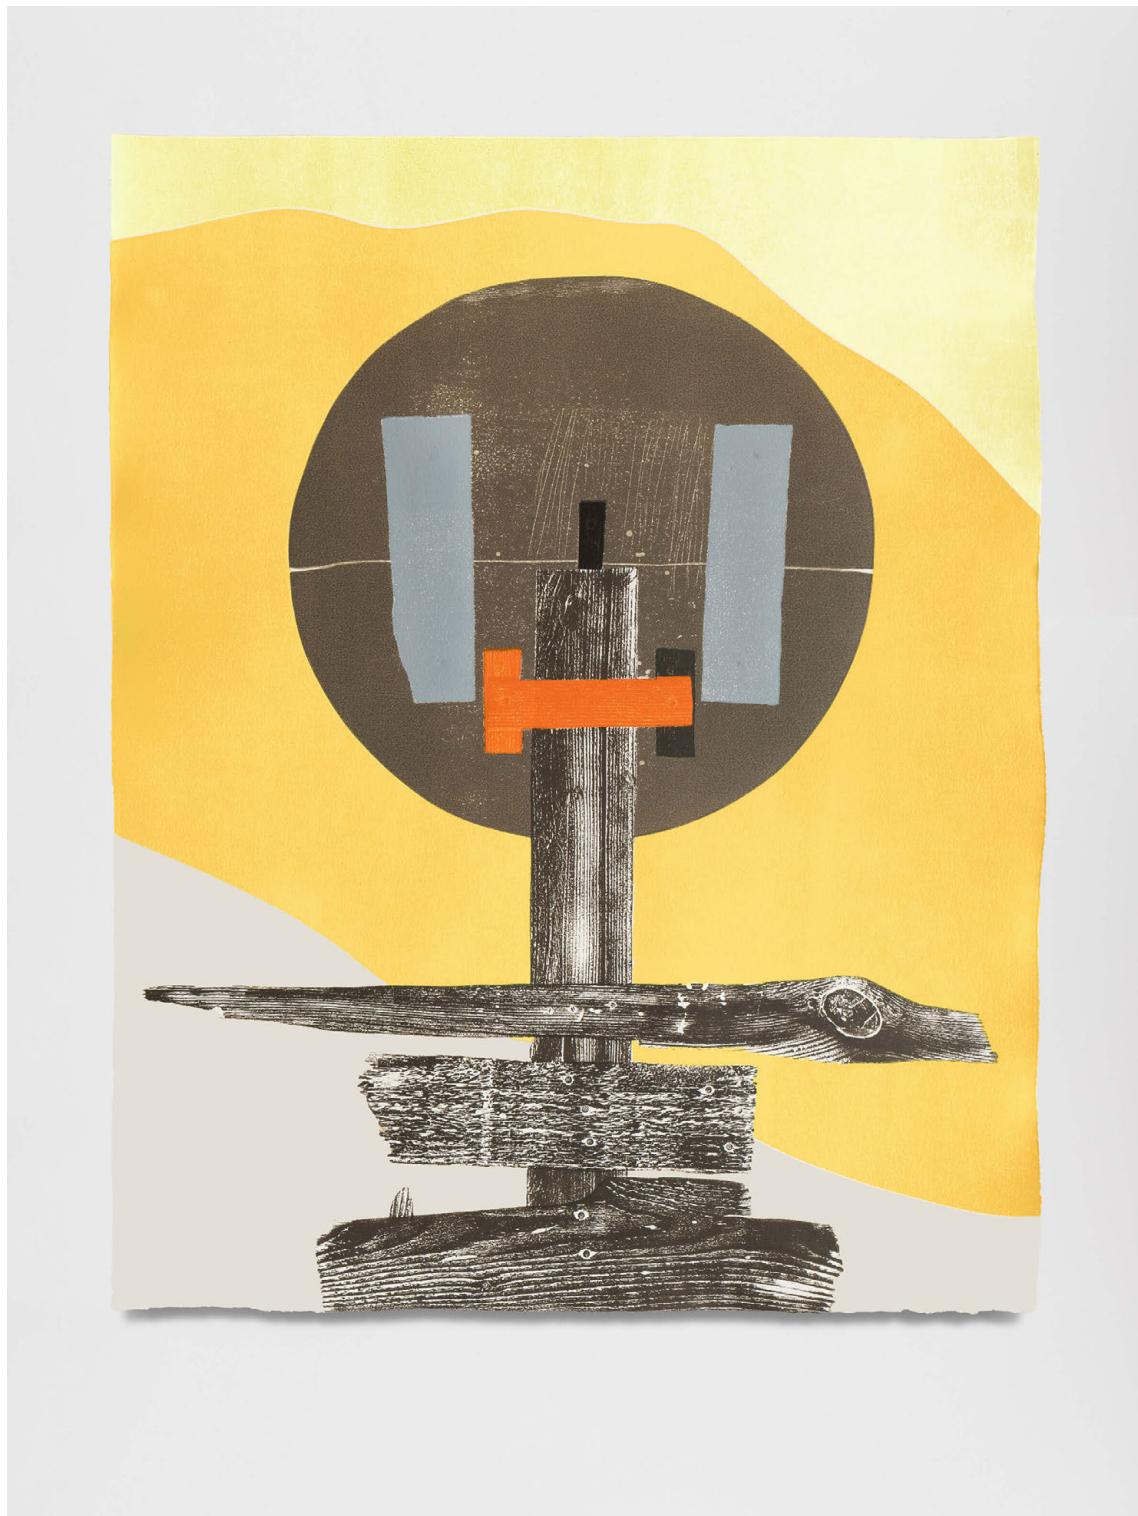

El Anatsui

XOHANAMI – Head (Variation 10), 2026

Woodcut on Hahnemühle, 300g/m²

100 x 78.5 cm (39.4 x 30.9 in)

Signed edition of 60, 12 variations

Printed by Chavanne & Pechmann, Apetlon

Published by museum in progress on the occasion of the Safety Curtain 2025/26

Subscription price: € 3000 (excl. VAT)