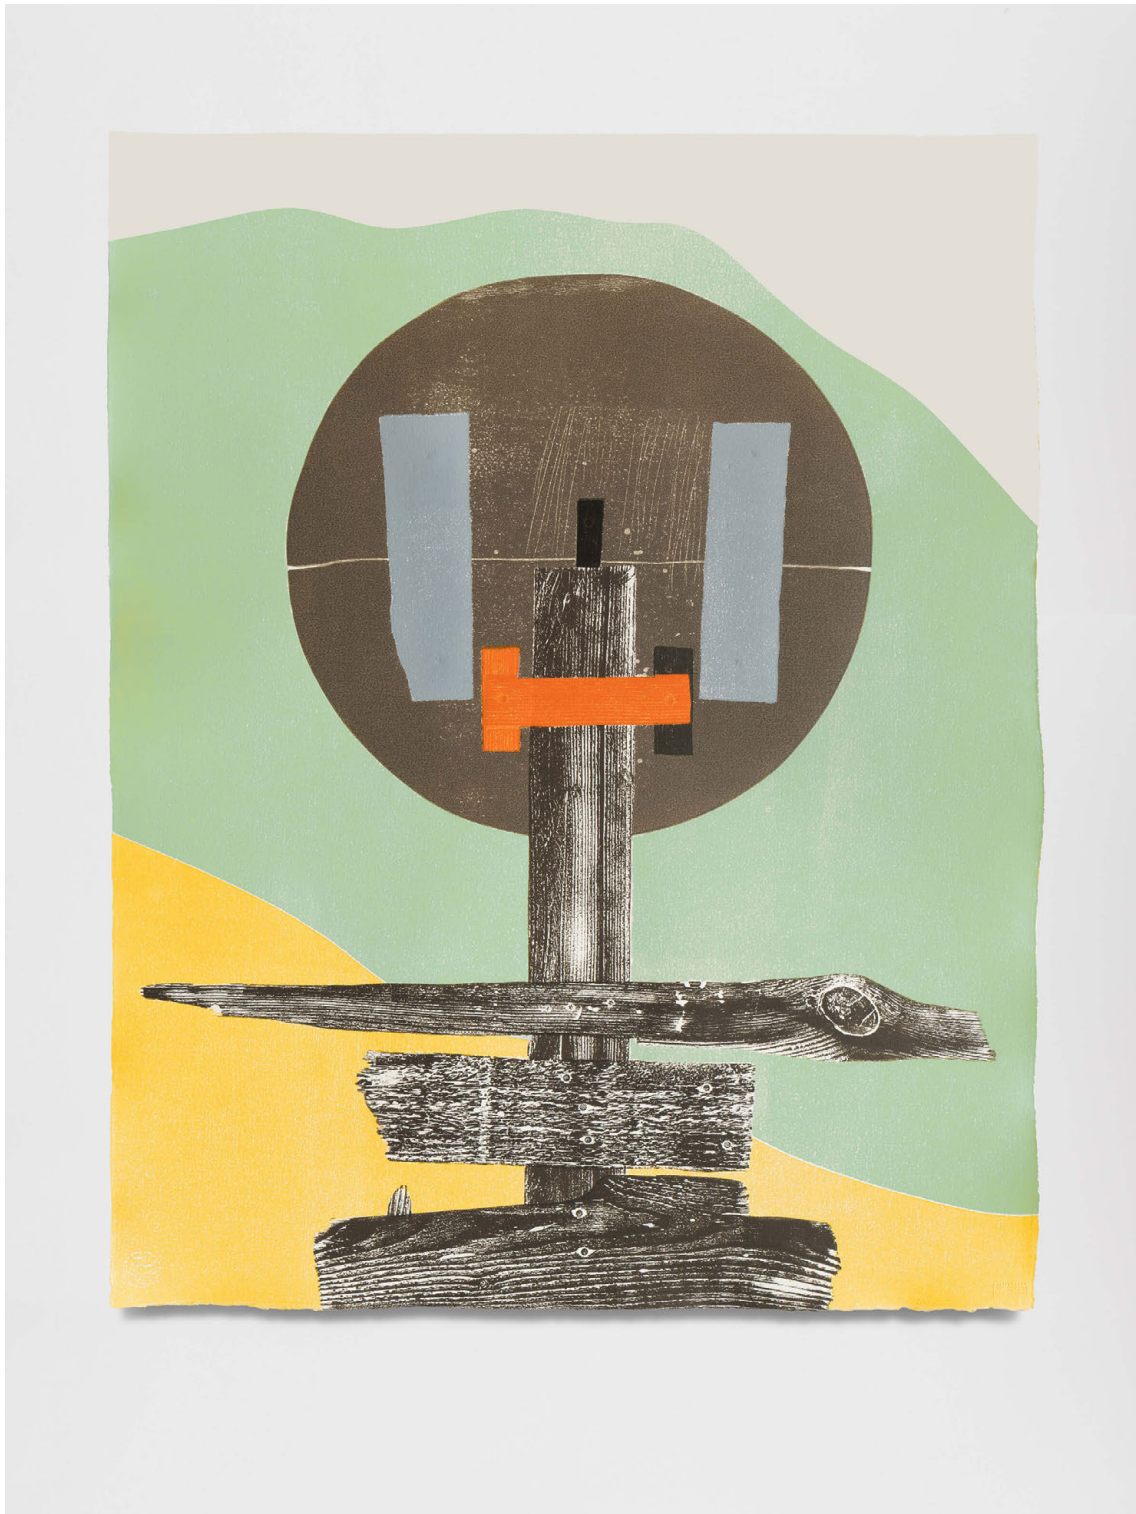

El Anatsui

XOHANAMI – Head (Variation 8), 2026

Woodcut on Hahnemühle, 300g/m²

100 x 78.5 cm (39.4 x 30.9 in)

Signed edition of 60, 12 variations

Printed by Chavanne & Pechmann, Apetlon

Published by museum in progress on the occasion of the Safety Curtain 2025/26

Subscription price: € 3000 (excl. VAT)